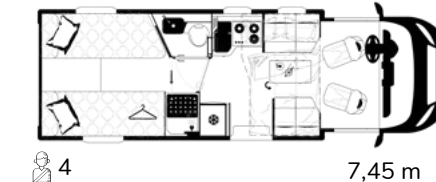

THE PRIVILEGE OF *choose*

THE RANGE 2024.

MOTORHOME

6,99 METERS

7,20 METERS

> 7,45 METERS

K-YACHT TEKNO LINE

K-YACHT TEKNO LINE 86

KEA I

LOW PROFILE

6,99 METERS

7,20 METERS

> 7,45 METERS

KROSSER

KROSSER 86

KEA P

Some of the features shown do not correspond to the final features of the vehicle for the current season.