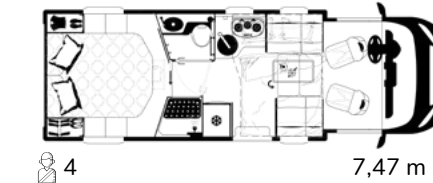

THE PRIVILEGE OF *choose*

THE RANGE 2024.

MOTORHOME

6,99 METERS

7,20 METERS

> 7,45 METERS

K-YACHT TEKNO LINE

K-YACHT TEKNO LINE 86

KEA I

LOW PROFILE

6,99 METERS

7,20 METERS

> 7,45 METERS

KROSSER

KEA P

KEA P90

Some of the features shown do not correspond to the final features of the vehicle for the current season.