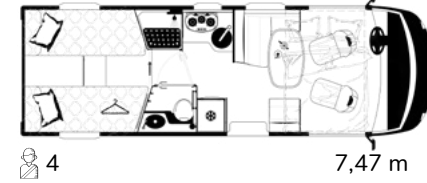

THE PRIVILEGE OF *choose*

THE RANGE 2024.

MOTORHOME

6,99 METERS

7,20 METERS

> 7,45 METERS

K-YACHT TEKNO LINE

K-YACHT TEKNO LINE 86

KEA I

KEA i85

LOW PROFILE

6,99 METERS

7,20 METERS

> 7,45 METERS

KROSSER

KEA P

Some of the features shown do not correspond to the final features of the vehicle for the current season.